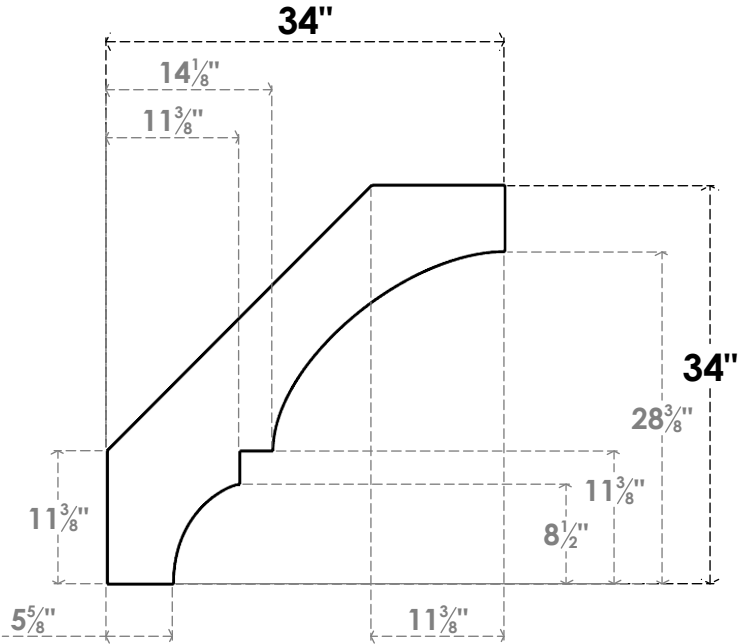

ITEM NUMBER: BRCPC060X34000X34000BOA

6"W X 34"D X 34"H BALBOA ARCHITECTURAL GRADE PVC CLOSED KNEE BRACE

SIDE PROFILE

FRONT PROFILE

ISOMETRIC

EKENA MILLWORK
2300 WEST MAIN ST.
CLARKSVILLE, TX 75426
TOLL FREE: 866-607-0453
WWW.EKENAMILLWORK.COM