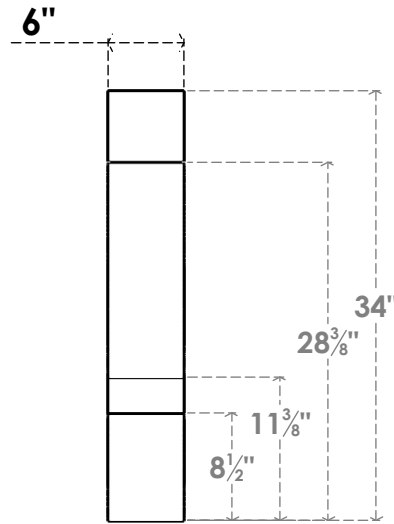

ITEM NUMBER: BRCPC060X34000X34000BOA

6"W X 34"D X 34"H BALBOA ARCHITECTURAL GRADE PVC CLOSED KNEE BRACE

SIDE PROFILE

FRONT PROFILE

ISOMETRIC

EKENA MILLWORK
2300 WEST MAIN ST.
CLARKSVILLE, TX 75426
TOLL FREE: 866-607-0453
WWW.EKENAMILLWORK.COM

NOTES

1. INSTALLATION TO BE COMPLETED IN ACCORDANCE WITH MANUFACTURER'S SPECIFICATIONS.
2. DRAWING MAY NOT BE TO SCALE
3. THIS DRAWING IS INTENDED FOR DESIGN AND PLANNING PURPOSES ONLY.
4. ALL INFORMATION CONTAINED HEREIN WAS CURRENT AT THE TIME OF DEVELOPMENT BUT MUST BE REVIEWED AND APPROVED BY THE PRODUCT MANUFACTURER TO BE CONSIDERED ACCURATE.
5. ARCHITECTURAL GRADE PVC PRODUCTS ARE MADE FROM EXPANDED CELLULAR PVC AND COME NATURALLY WHITE BUT MAY BE PAINTED